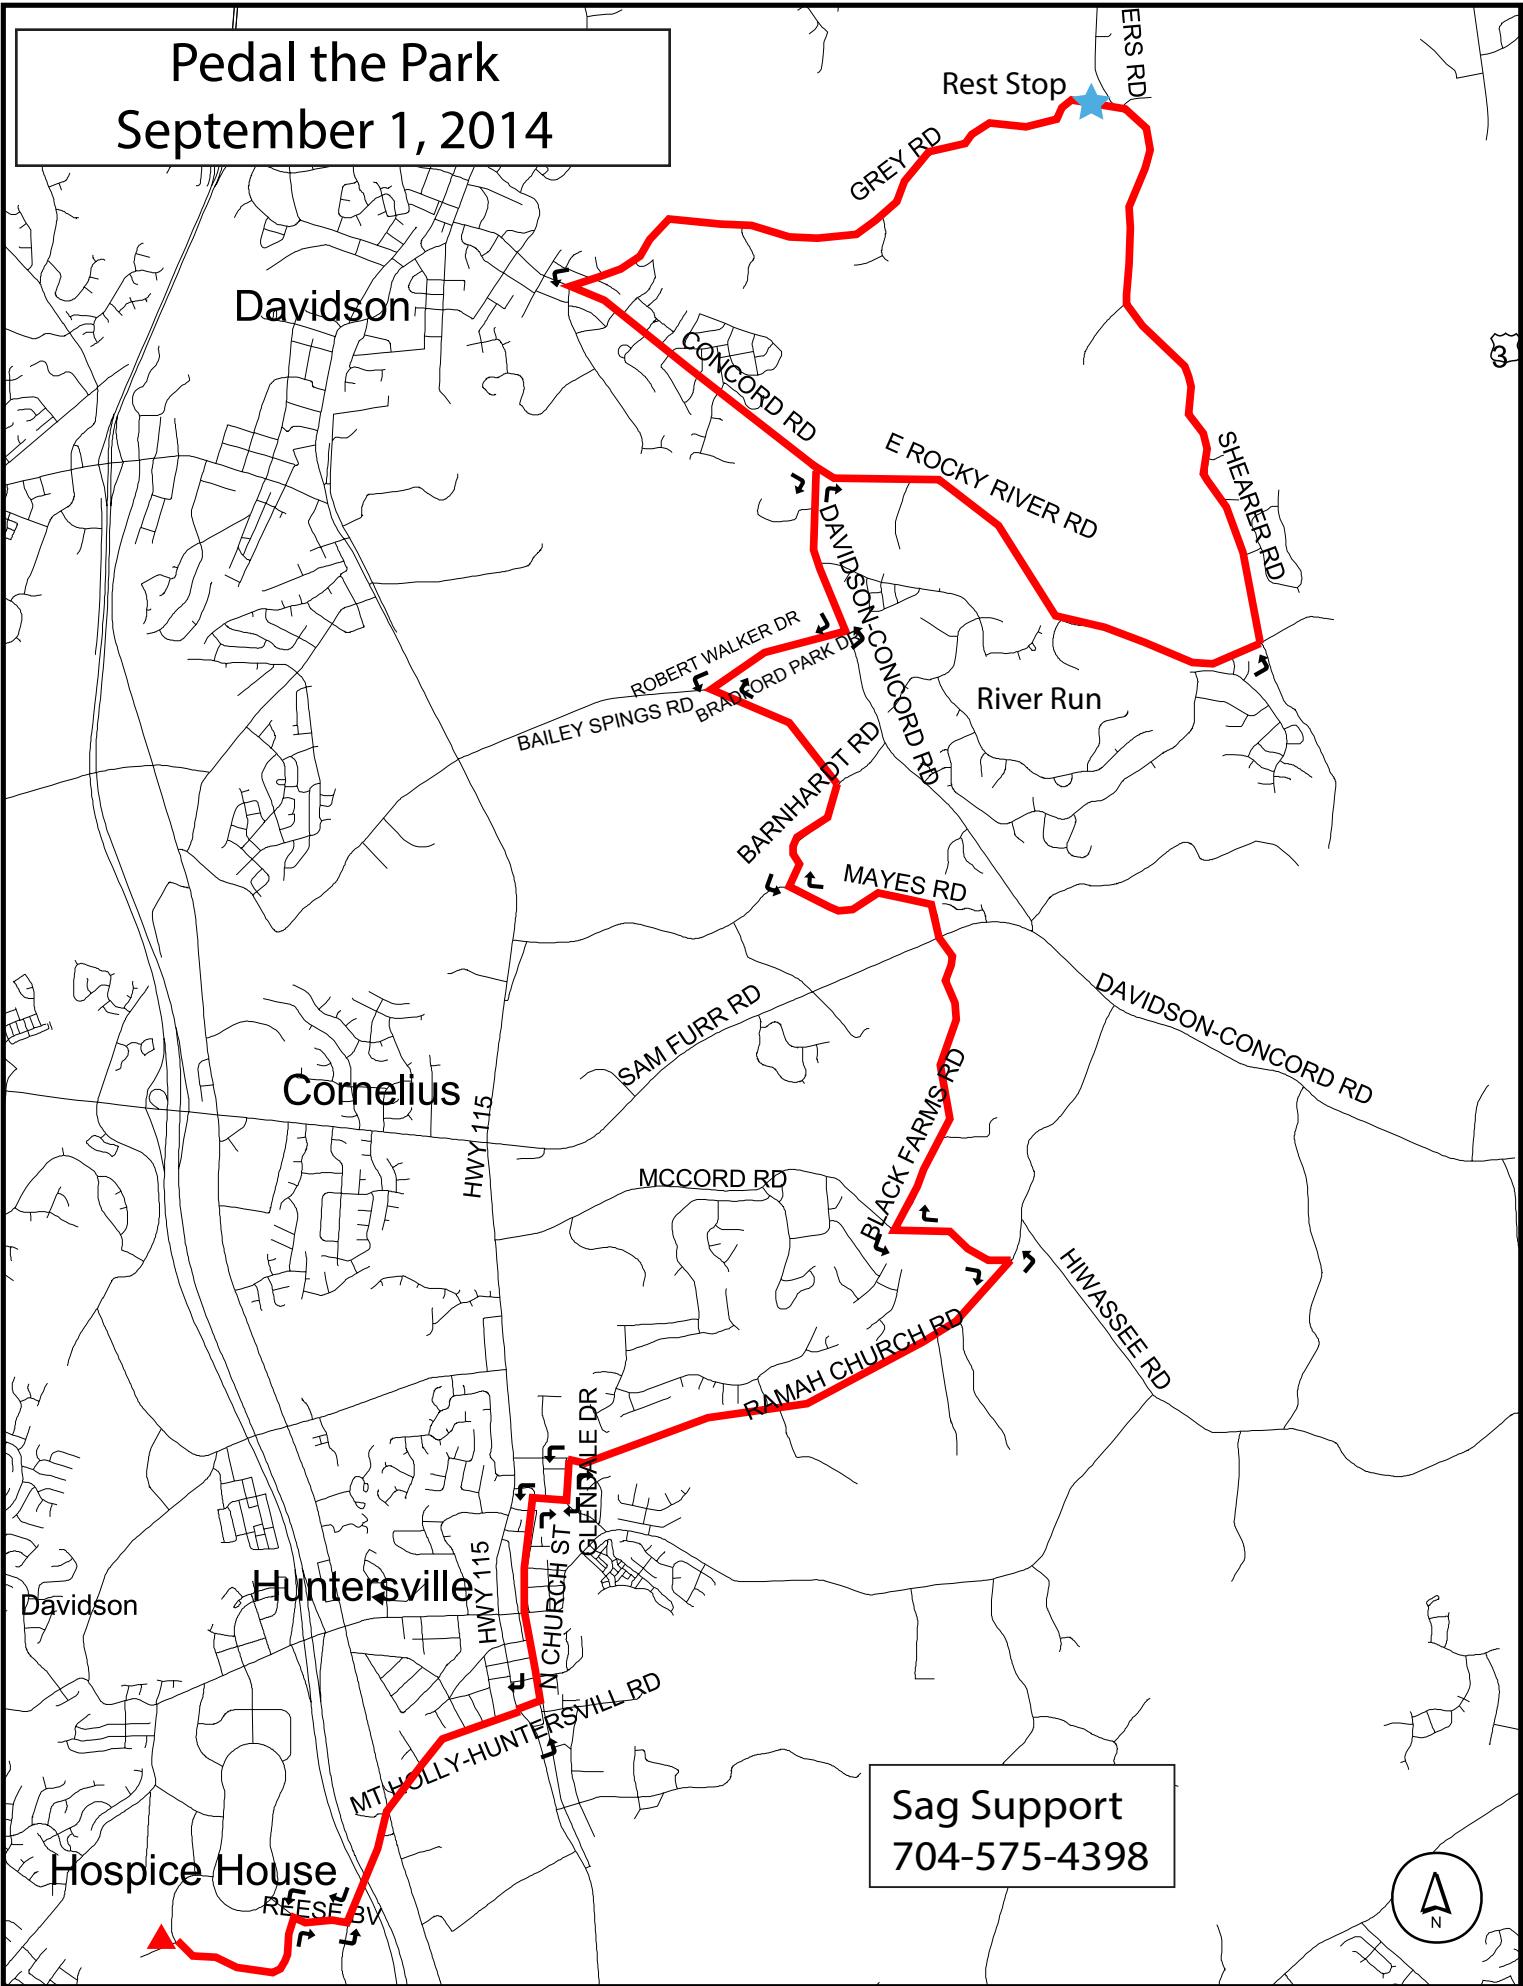

Pedal the Park
September 1, 2014

Sag Support
704-575-4398